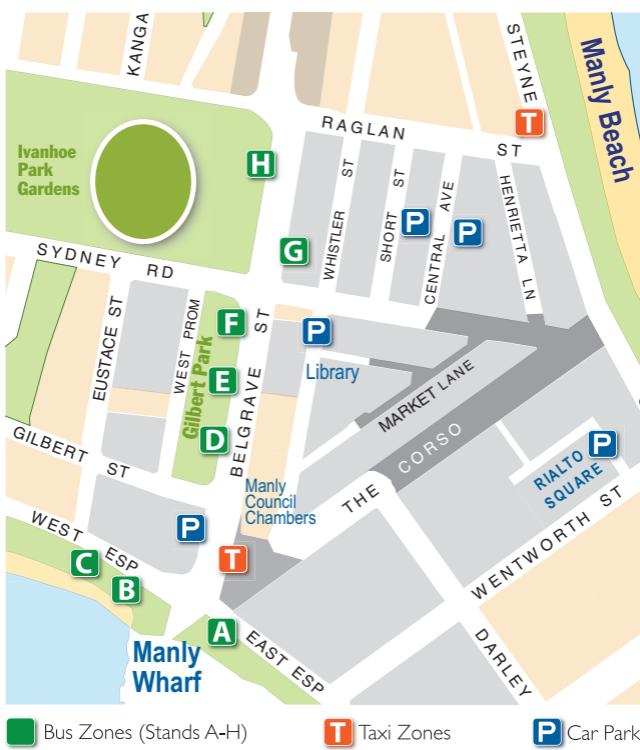

Security Operated Taxi Ranks

Friday & Saturday, 10.30pm - 5.00am, supported by Ministry Of Transport.

TAXI SERVICES

Ring for a taxi and share the fare with a friend. See map above for taxi zones.

Manly Warringah Cabs ☎ **9972 5600**

For up to the minute **Transport Information** call the transport info line on **131 500**, available 24 hours a day.

Sydney Ferries

DRINK DRIVE PENALTIES

Blood Alcohol Concentration (BAC) / 1st, 2nd & Subsequent Offences (Max Penalty)

NOVICE RANGE

BAC 0 to less than 0.02

1. $1,100, disq 6 mths
2. $2,200, disq unlimited

LOW RANGE

BAC 0.05 to less than 0.08

1. $1,100, disq 6 mths
2. $2,200, disq unlimited

HIGH RANGE

BAC 0.15 and higher

1. $3,300, disq unlimited, gaol 18 mths, immediate licence suspension
2. $5,500, disq unlimited, gaol 2 yrs, immediate licence suspension

SPECIAL RANGE

BAC 0.02 to less than 0.05

1. $1,100, disq 6 mths
2. $2,200, disq unlimited

MID RANGE

BAC 0.08 to less than 0.15

1. $2,200, disq unlimited, gaol 9 mths, immediate licence suspension
2. $3,300, disq unlimited, gaol 12 mths, immediate licence suspension

DRIVE UNDER THE INFLUENCE

1. $2,200, disq unlimited, gaol 9 mths
2. $3,300, disq unlimited, gaol 12 mths

MOBILE RBT.
YOU WON'T KNOW WHERE.
YOU WON'T KNOW WHEN.

www.rta.nsw.gov.au